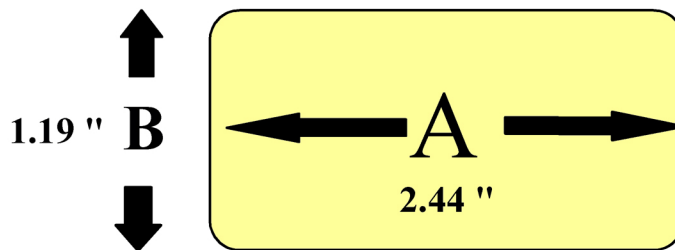

# Plastic Bed Rail Cover trimming templates (if needed)

Trim template for:  
GM 1500, 2500, 3500

Trim template for:  
Ford, Dodge, Nissan, Toyota, Jeep

Center trim template over center of stake bed hole. 