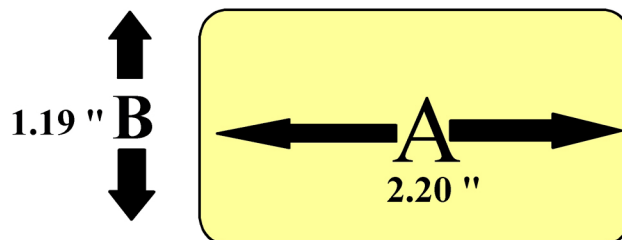

# Plastic Bed Rail Cover trimming templates (if needed)

Trim template for:  
GM 1500, 2500, 3500

Trim template for:  
Ford, Dodge, Nissan, Toyota, Jeep

Center trim template over center of stake bed hole. 